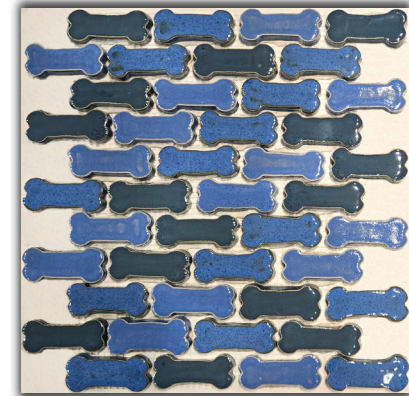

WET DOG TILE CO PATTERNS

“Doggy Bones - Blue”

ACTUAL SHEET SIZE 11 3/4" H x 10 1/4" W.
GROUTED EXAMPLE SHOWN IN 12x12"

PRICED PER SHEET (.85 SF/SHEET), SOLD IN FULL BOXES ONLY
(5 SHEETS / 4.25 SF PER BOX)
INTERLOCKING SHEETS FOR EASE OF SHIPPING & INSTALLATION

CAN BE EASILY CUT TO CREATE LINEAR BORDERS
EXAMPLES SHOWN IN 6" H & 4" H VARIANTS.

GLAZED FRIENDS

1.5" Doggy Bones - Mix of Rip Tide,
Cerberus Blue, & Oh' Sprinkler

*Due to the varying nature of our handmade/hand-glazed tiles, as well as the natural stone & glass used, each finished piece will be unique and may vary in shade, color, and texture.

www.wetdogtile.com

11 3/4 x 10 1/4" ACTUAL SHEET

12x12" GROUTED EXAMPLE

6" BORDER EXAMPLE

4" BORDER EXAMPLE

Grout: Laticrete Permacolor #44 Bright White
Please note that we do not supply grout, all our designs ship mesh-mounted to be grouted on site by installer