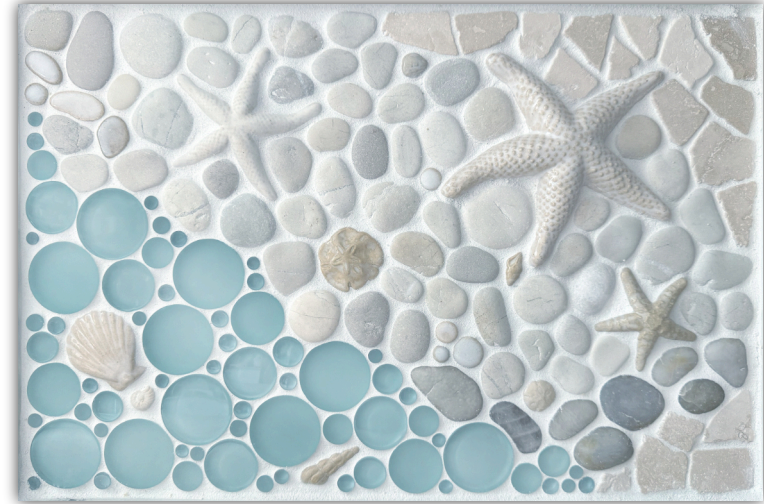

OCEAN DOG

“As the Tide Goes Out”

 Quick Ship is available!

*MURAL WILL BE LAID OUT AT RANDOM TO FULL SIZE REQUESTED, THEN CUT UP INTO INTERLOCKING SECTIONS FOR EASE OF SHIPPING AND INSTALLATION**

*EXAMPLE SHOWN IN 12"x18" FOR DISPLAY PURPOSES ONLY.
CAN ALSO BE MADE IN ANY CUSTOM SIZE TO FIT YOUR SPACE.*

MOSAIC TEXTURES

Puddles: Raindrop
Pebbles: Cobble & Ore
Skipping Stones: Bluff

GLAZED FRIENDS

Medium Starfish - Woof White
Small Starfish - Ice Storm
Extra Small Starfish - Otis' Oatmeal
Small Shell #3 - Woof White
Small Sand Dollar - Otis' Oatmeal

GLAZED MINIS

Rounds - Woof White
Drops - Woof White
Mini Shells - Otis' Oatmeal,
Woof White, & Ice Storm

*Due to the varying nature of our handmade/hand-glazed tiles, as well as the natural stone & glass used, each finished piece will be unique and may vary in shade, color, and texture.

www.wetdogtile.com

Grout: Laticrete Permacolor #44 Bright White
Please note that we do not supply grout, all our designs ship mesh-mounted to be grouted on site by installer