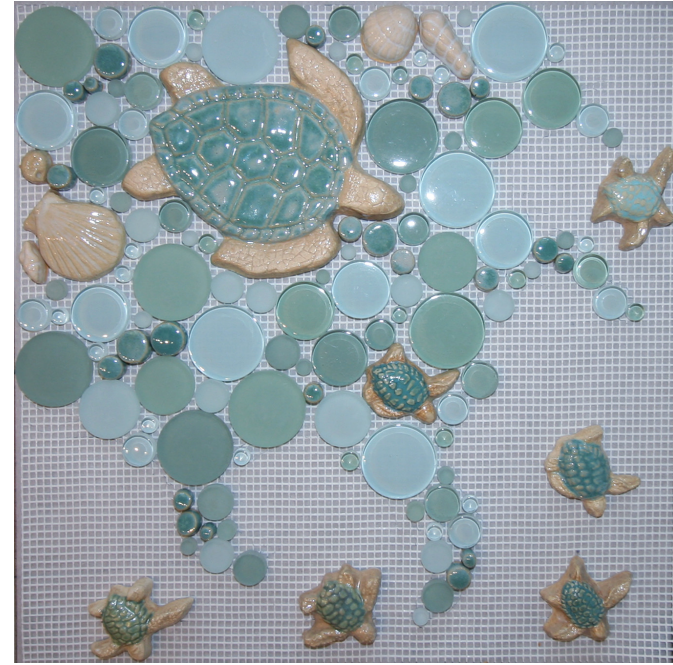

# OCEAN DOG

## Sea Turtles Corner Floor Design

 Quick Ship is available!

*MURAL WILL BE LAID OUT AT RANDOM TO FULL SIZE REQUESTED,  
THEN CUT UP INTO INTERLOCKING SECTIONS FOR EASE OF SHIPPING AND INSTALLATION.  
THIS DESIGN SHIPS WITH (5) LOOSE 2" BABY SEA TURTLES TO BE DISPERSED  
AND INSTALLED ON-SITE INTO CUSTOMER-SUPPLIED FIELD TILE. \**

*EXAMPLE SHOWN IN AN 16" WIDTH X 16" LENGTH FOR DISPLAY PURPOSES ONLY.  
CAN ALSO BE MADE IN ANY CUSTOM SIZE TO FIT YOUR SPACE*

### Glazed Minis

**Rounds** - Tripod Teal  
**Mini Shells** - Otis' Oatmeal & Wuff White

\*Due to the varying nature of our handmade/handglazed tiles as well as the natural stone & glass used, each finished piece will be unique and may vary in shade, color, and texture.