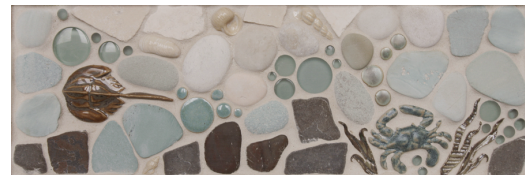

OCEAN DOG

“Kinda Crabby”

*BORDER WILL BE LAID OUT AT RANDOM TO FULL LENGTHS REQUESTED,
THEN CUT UP INTO INTERLOCKING SECTIONS FOR EASE OF SHIPPING AND INSTALLATION.**

*EXAMPLE SHOWN IN A 6” WIDTH X 18” LENGTH FOR DISPLAY PURPOSES ONLY.
CAN ALSO BE MADE IN A 4” WIDTH, OR ANY CUSTOM SIZE TO FIT YOUR SPACE*

Textures

Puddles: Mist

Pebbles: Gravel Green, Boulder Beige,
& River Bed

Sliced Pebbles: Sliced Gravel Green

Skipping Stones: Bluff & Shale

Friends

Small Horseshoe - Spiked Collar

Small Crab - Splish Splash

Minis

Kelp - Dog Park

Rounds - Tripod Teal & Rin Tin

Mini Shells - Woof White, Cali Cream,
& Otis' Oatmeal

*Due to the varying nature of our handmade/handglazed tiles
as well as the natural stone & glass used, each finished piece
will be unique and may vary in shade, color, and texture.

www.wetdogtile.com

Grout: Laticrete Permacolor #39 Mushroom