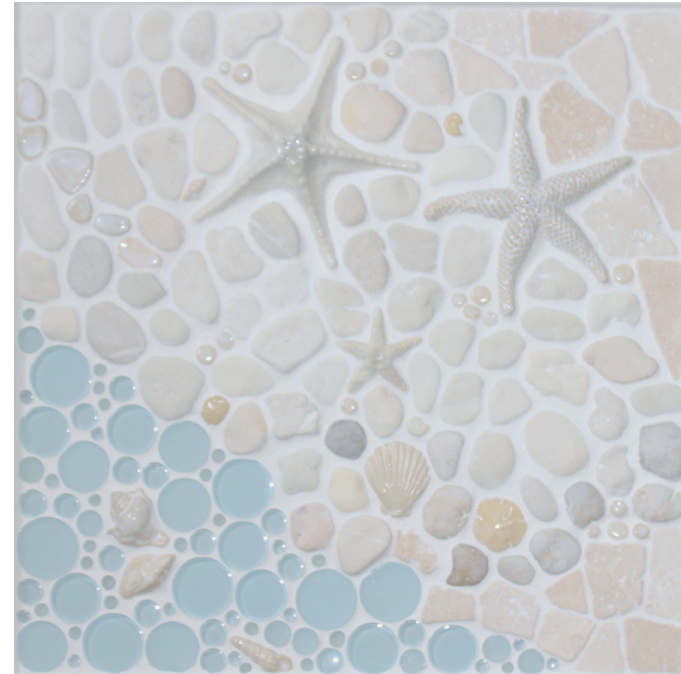

OCEAN DOG

“As the Tide Goes Out”

 Quick Ship is available!

*MURAL WILL BE LAID OUT AT RANDOM TO FULL SIZE REQUESTED,
THEN CUT UP INTO INTERLOCKING SECTIONS FOR EASE OF SHIPPING AND INSTALLATION.**

*EXAMPLE SHOWN IN AN 18” WIDTH X 18” LENGTH FOR DISPLAY PURPOSES ONLY.
CAN ALSO BE MADE IN ANY CUSTOM SIZE TO FIT YOUR SPACE*

Mosaic Textures

Puddles: Raindrop
Pebbles: Cobble & Ore
Skipping Stones: Bluff

Glazed Friends

Large Starfish - Ice Storm
Medium Starfish - Woof White
Extra Small Starfish - Ice Storm
Small Shell #1, #3, & #4 - Ice Storm & Woof White
Small Sand Dollar - Otis’ Oatmeal

Glazed Minis

Rounds - Woof White
Drops - Woof White
Mini Shells - Ice Storm & Otis’ Oatmeal

*Due to the varying nature of our handmade/handglazed tiles as well as the natural stone & glass used, each finished piece will be unique and may vary in shade, color, and texture.

www.wetdogtile.com

Grout: Laticrete Permacolor #44 Bright White
Please note that we do not supply grout, all our designs ship mesh-mounted to be grouted on site by installer