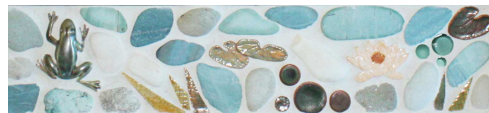

Friends

Water Lily #1 - Woof White

Water Lily #2 - 5 - Rin Tin

Climbing Frog - Rin Tin

(placed approx. every 3 linear feet)

www.wetdogtile.com

Minis

Rounds - Rin Tin

Grass - Shasta’s Field
& Mossy

Grout: Laticrete Permacolor #50 Sea Glass