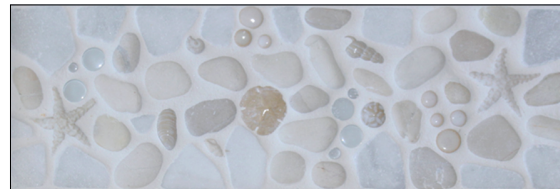

OCEAN DOG

“Ocean Medley - Whites”

 Quick Ship is available!

*BORDER WILL BE LAID OUT AT RANDOM TO FULL LENGTHS REQUESTED,
THEN CUT UP INTO INTERLOCKING SECTIONS FOR EASE OF SHIPPING AND INSTALLATION.**

*EXAMPLE SHOWN IN A 6” WIDTH X 18” LENGTH FOR DISPLAY PURPOSES ONLY.
CAN ALSO BE MADE IN A 4” WIDTH, OR ANY CUSTOM SIZE TO FIT YOUR SPACE*

Textures

Puddles: Snowflakes

Pebbles: Cobble

Skipping Stones: Glacier

Friends

Small Sand Dollars - Woof White,
Ice Storm, & Otis’ Oatmeal

Extra Small Starfish - Woof White,
Ice Storm, & Otis’ Oatmeal

Minis

Rounds - Woof White

Mini Shells - Woof White,
Ice Storm, & Otis’ Oatmeal

*Due to the varying nature of our handmade/handglazed tiles as well as the natural stone & glass used, each finished piece will be unique and may vary in shade, color, and texture.

www.wetdogtile.com

Grout: Laticrete Permacolor #44 Bright White