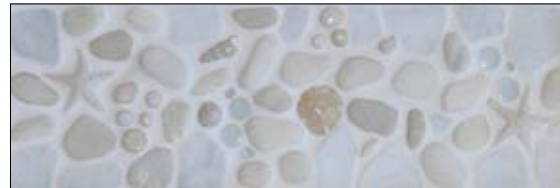

## “Ocean Medley - Whites”

 Quick Ship is available!

*BORDER WILL BE LAID OUT AT RANDOM TO FULL LENGTHS REQUESTED,  
THEN CUT UP INTO INTERLOCKING SECTIONS FOR EASE OF SHIPPING AND INSTALLATION.\**

*EXAMPLE SHOWN IN A 6” WIDTH X 18” LENGTH FOR DISPLAY PURPOSES ONLY.  
CAN ALSO BE MADE IN A 4” WIDTH, OR ANY CUSTOM SIZE TO FIT YOUR SPACE*

### Textures

**Puddles:** Snowflakes

**Pebbles:** Cobble

**Skipping Stones:** Glacier

### Minis

**Rounds** - Wuff White

**Mini Shells** - Wuff White,  
Ice Storm, & Otis’ Oatmeal

\*Due to the varying nature of our handmade/handglazed tiles as well as the natural stone & glass used, each finished piece will be unique and may vary in shade, color, and texture.